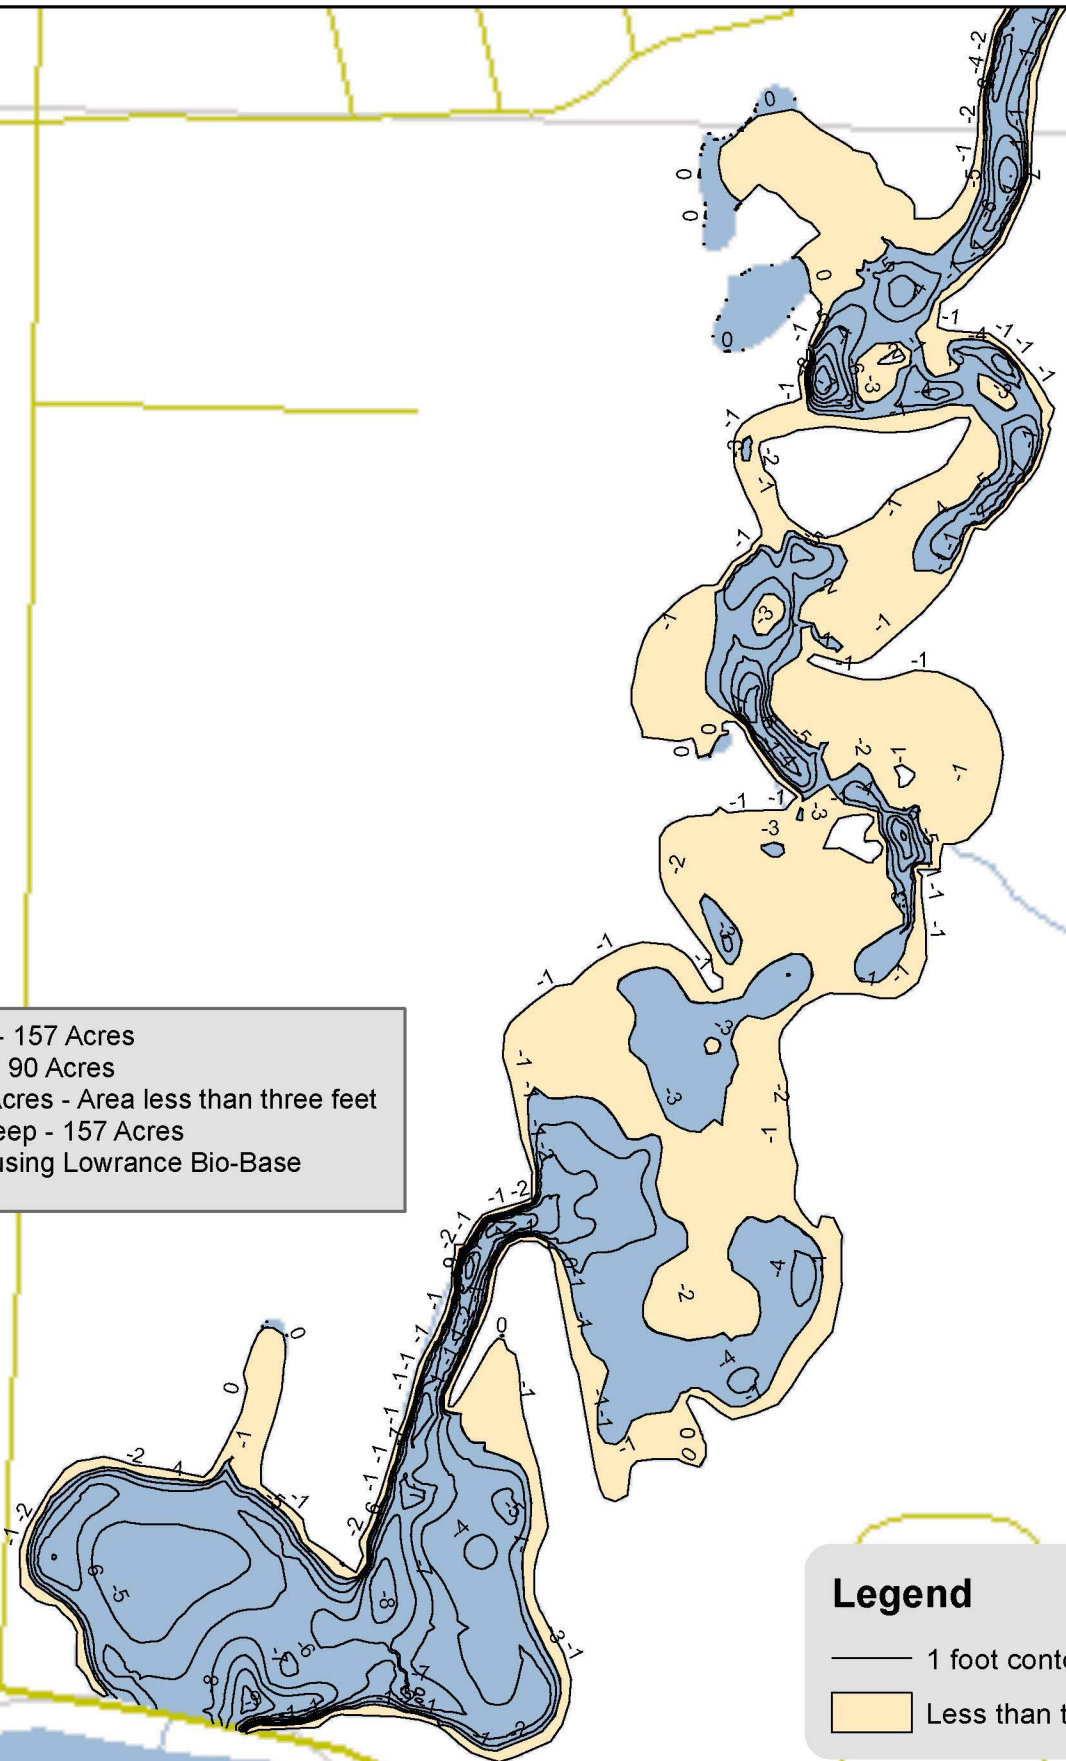

Little Rock Lake - Harris Channel

Little Rock Lower Basin - 157 Acres
Estimate 3ft Drawdown - 90 Acres
Exposed Estimate - 67 Acres - Area less than three feet
Area less than 15 feet deep - 157 Acres
Map created May 2016 using Lowrance Bio-Base
MNDNR- 2016

Legend

- 1 foot contours
- Less than three feet

0 0.0475 0.095 0.19 Miles

Map 2C Harris Channel