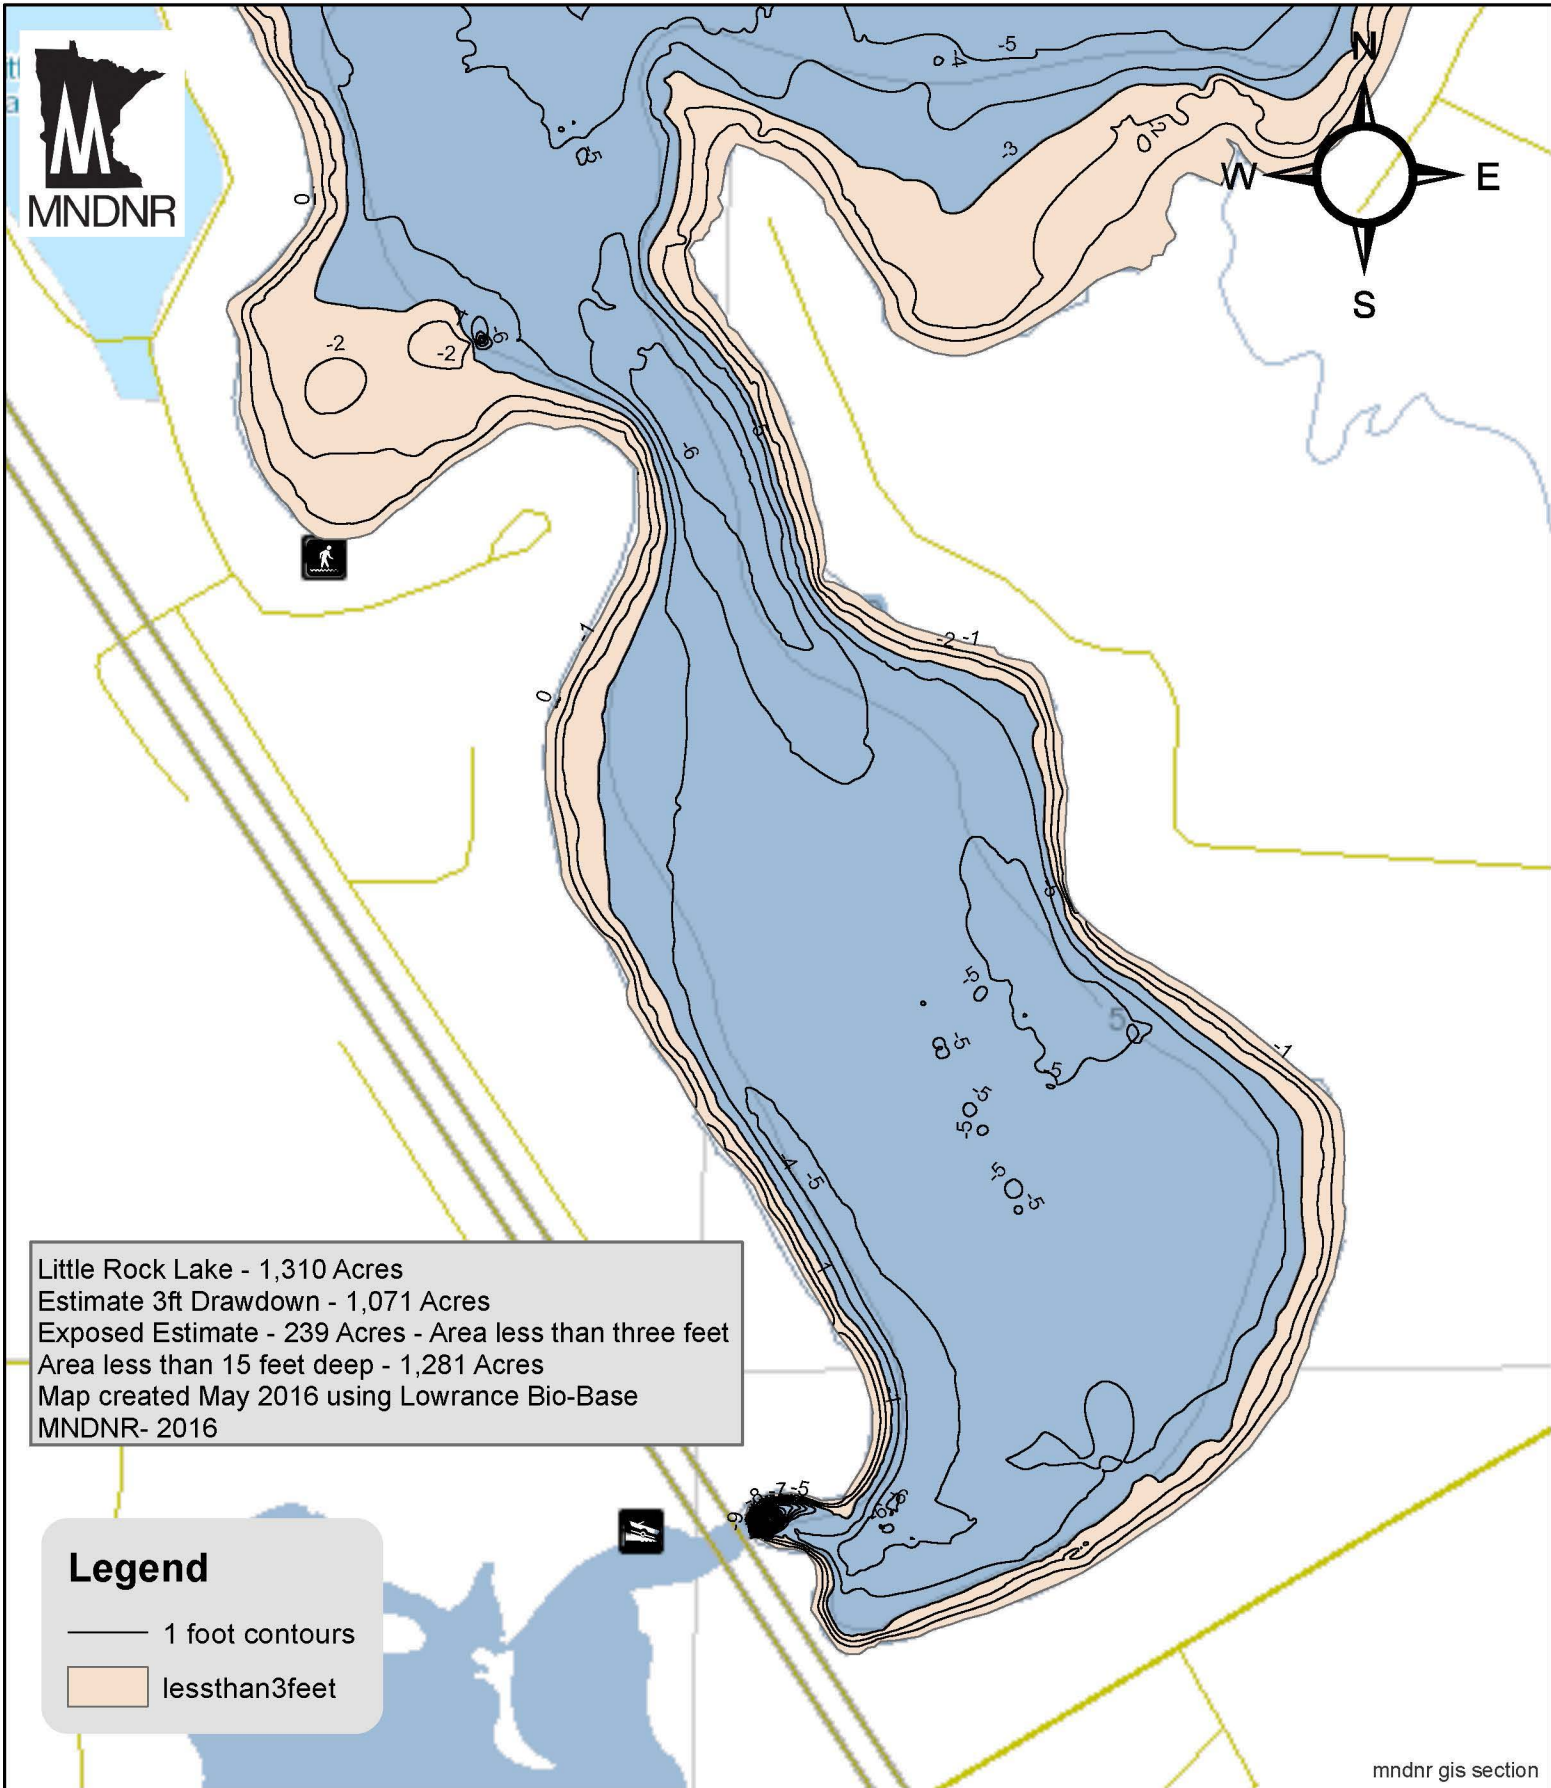

# Little Rock Lake

0 0.05 0.1 0.2 Miles

Map 1C Lower End