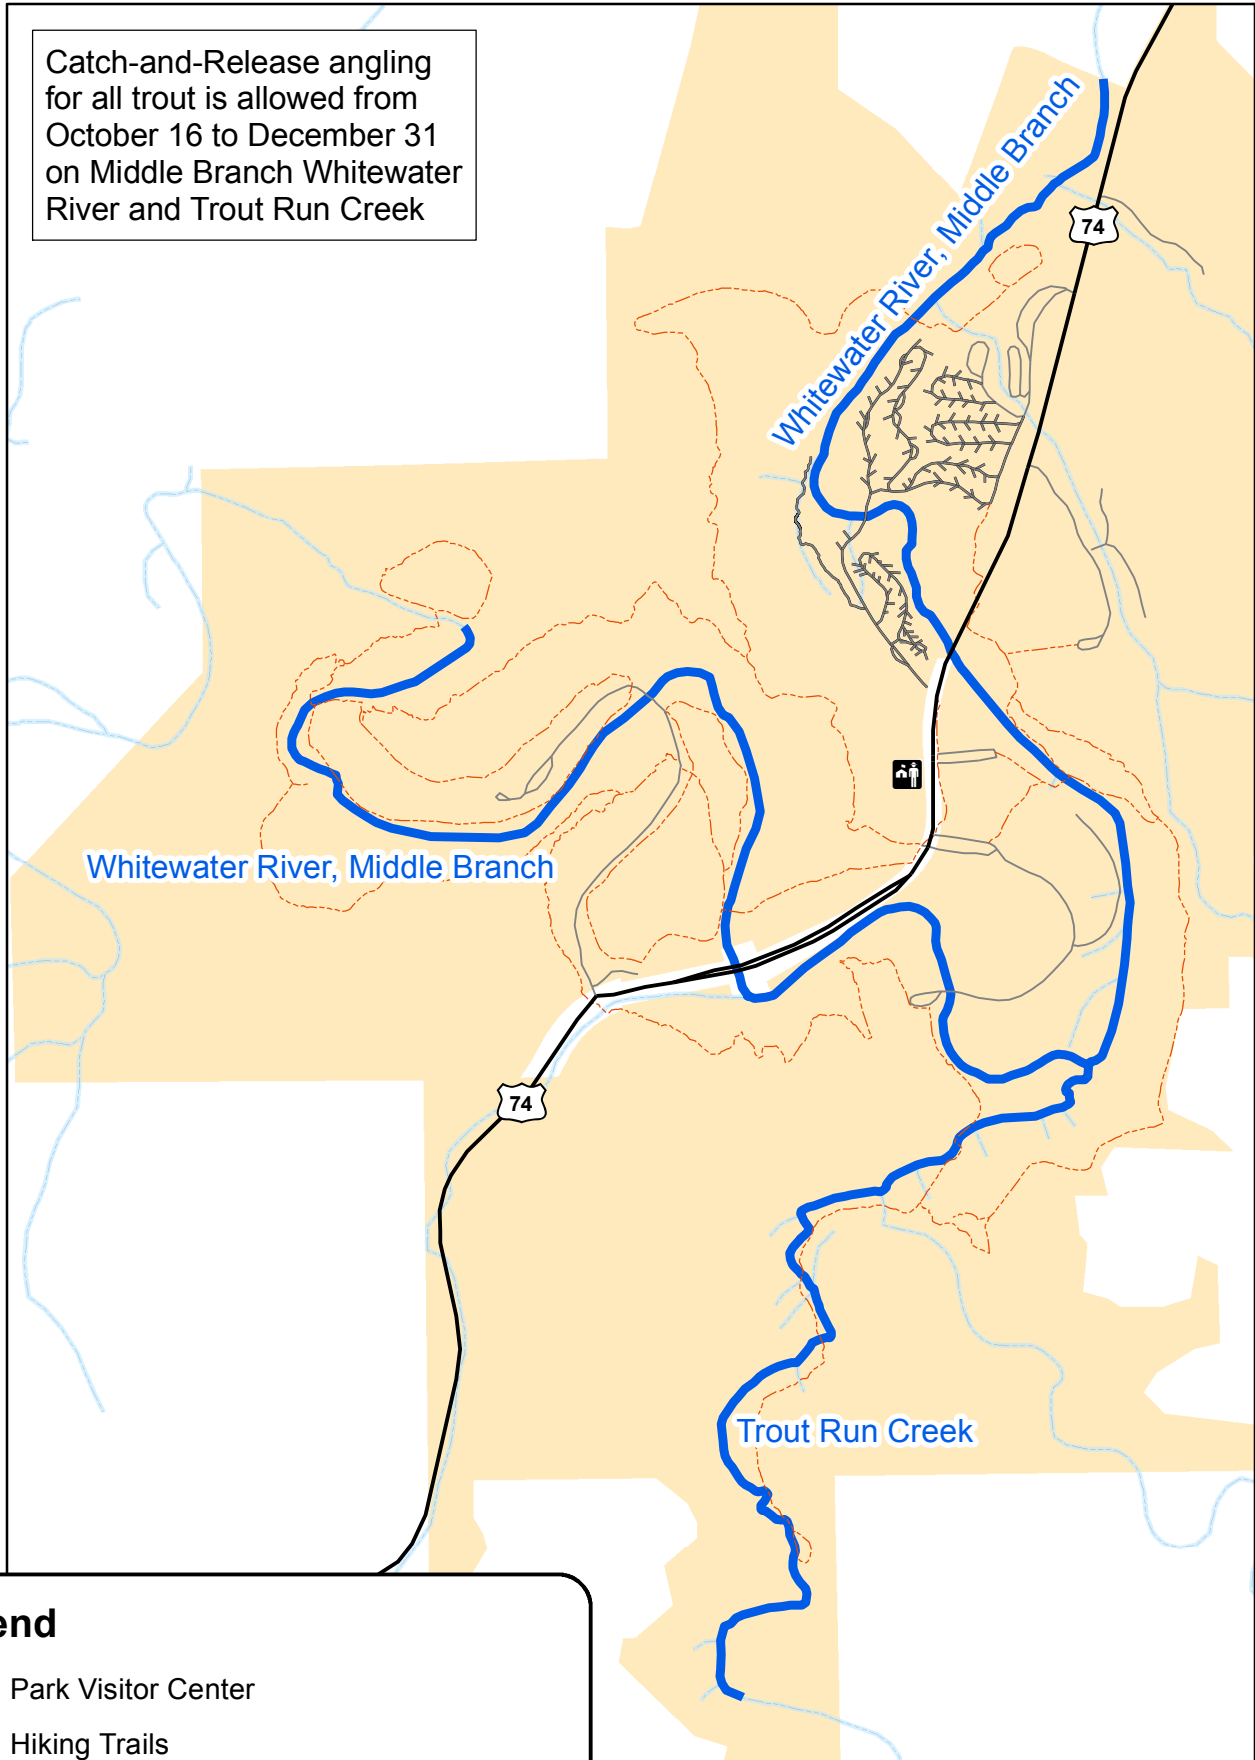

Town & State Park Season Whitewater State Park

Catch-and-Release angling for all trout is allowed from October 16 to December 31 on Middle Branch Whitewater River and Trout Run Creek

Legend

-  Park Visitor Center
-  Hiking Trails
-  State Park Catch-and-Release for All Trout
-  State Park