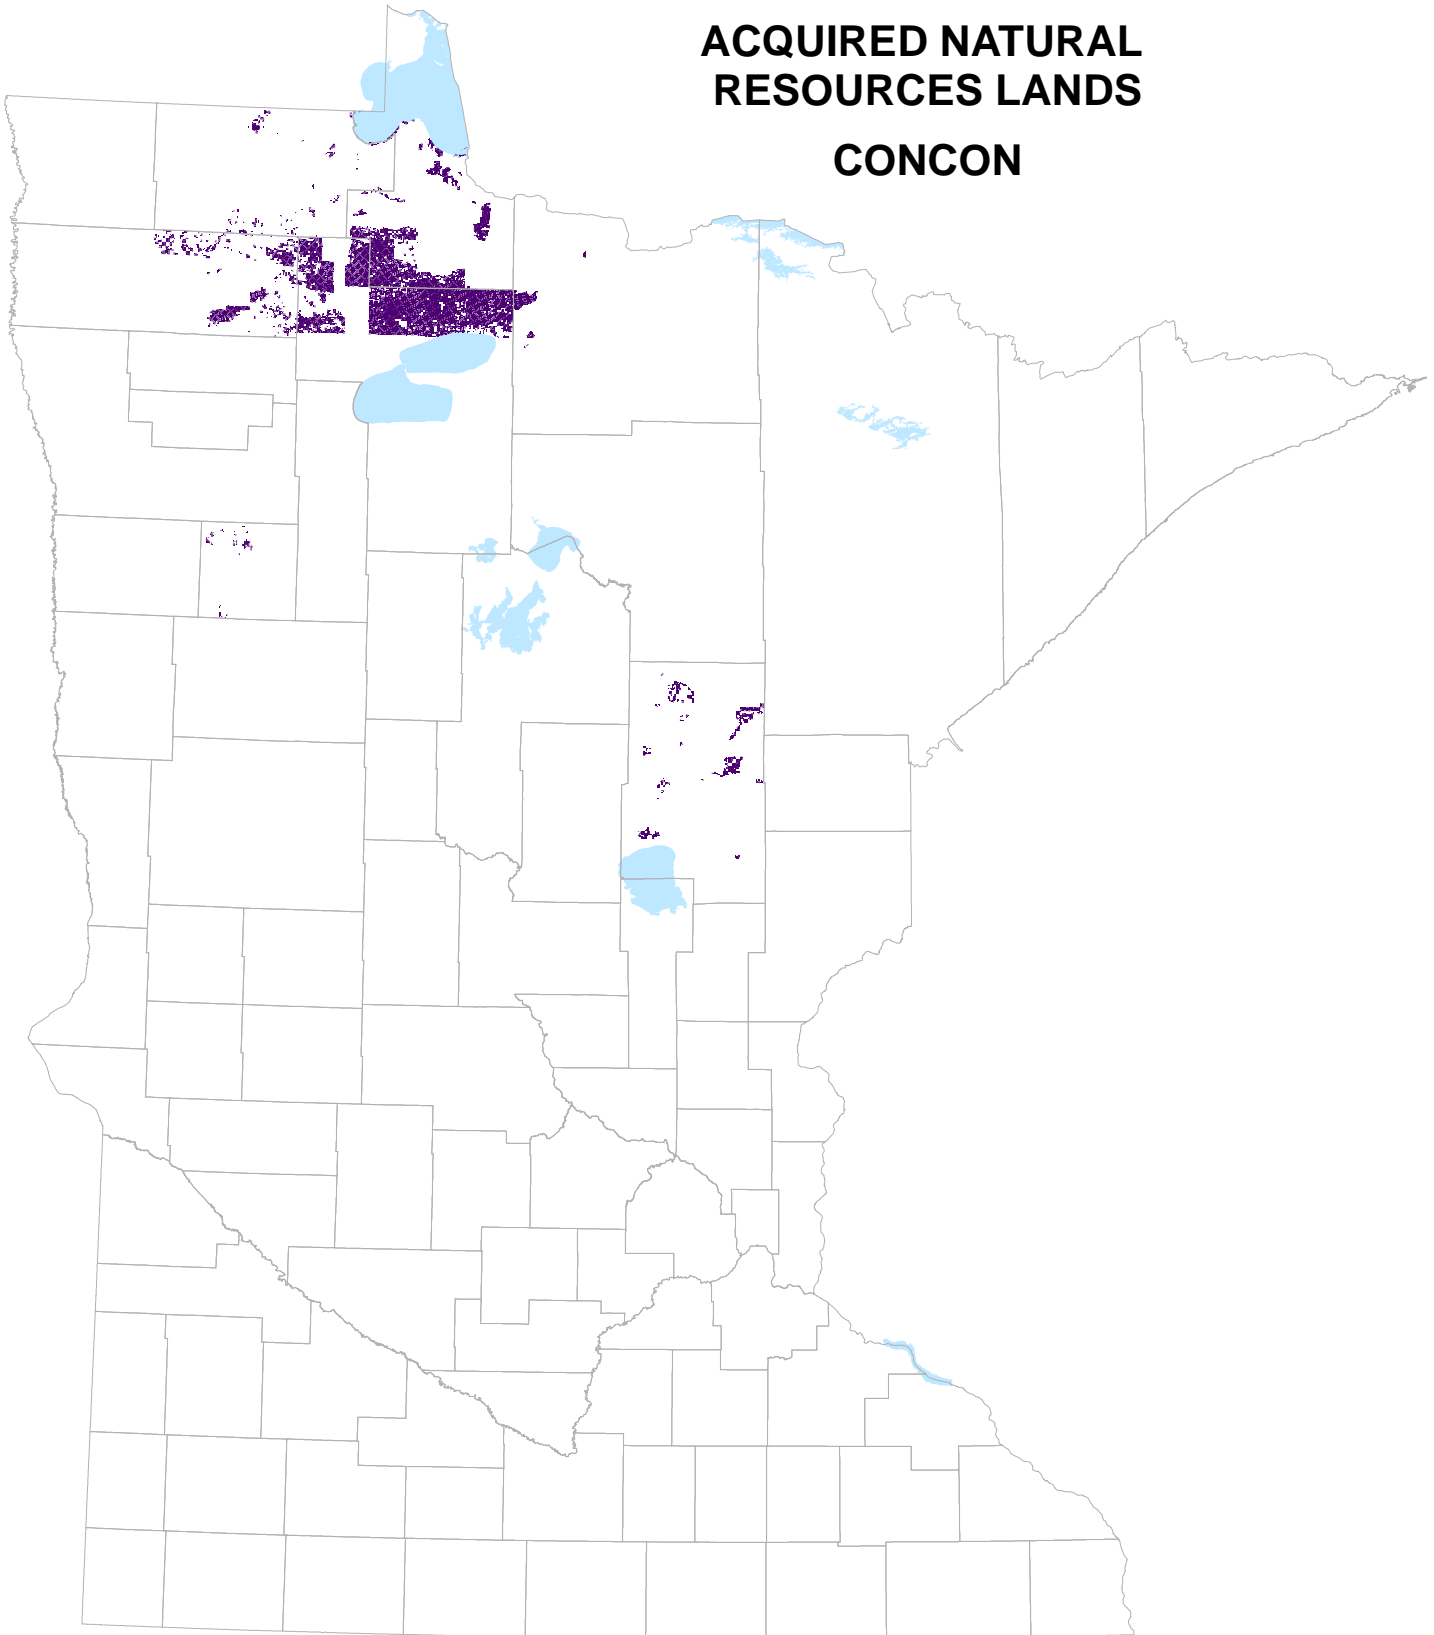

Map 3.

PILT
ACQUIRED NATURAL
RESOURCES LANDS
CONCON

Note: the DNR Land Records are mapped to the PLS forty and government lot, even when the record may be to less than a forty or government lot.