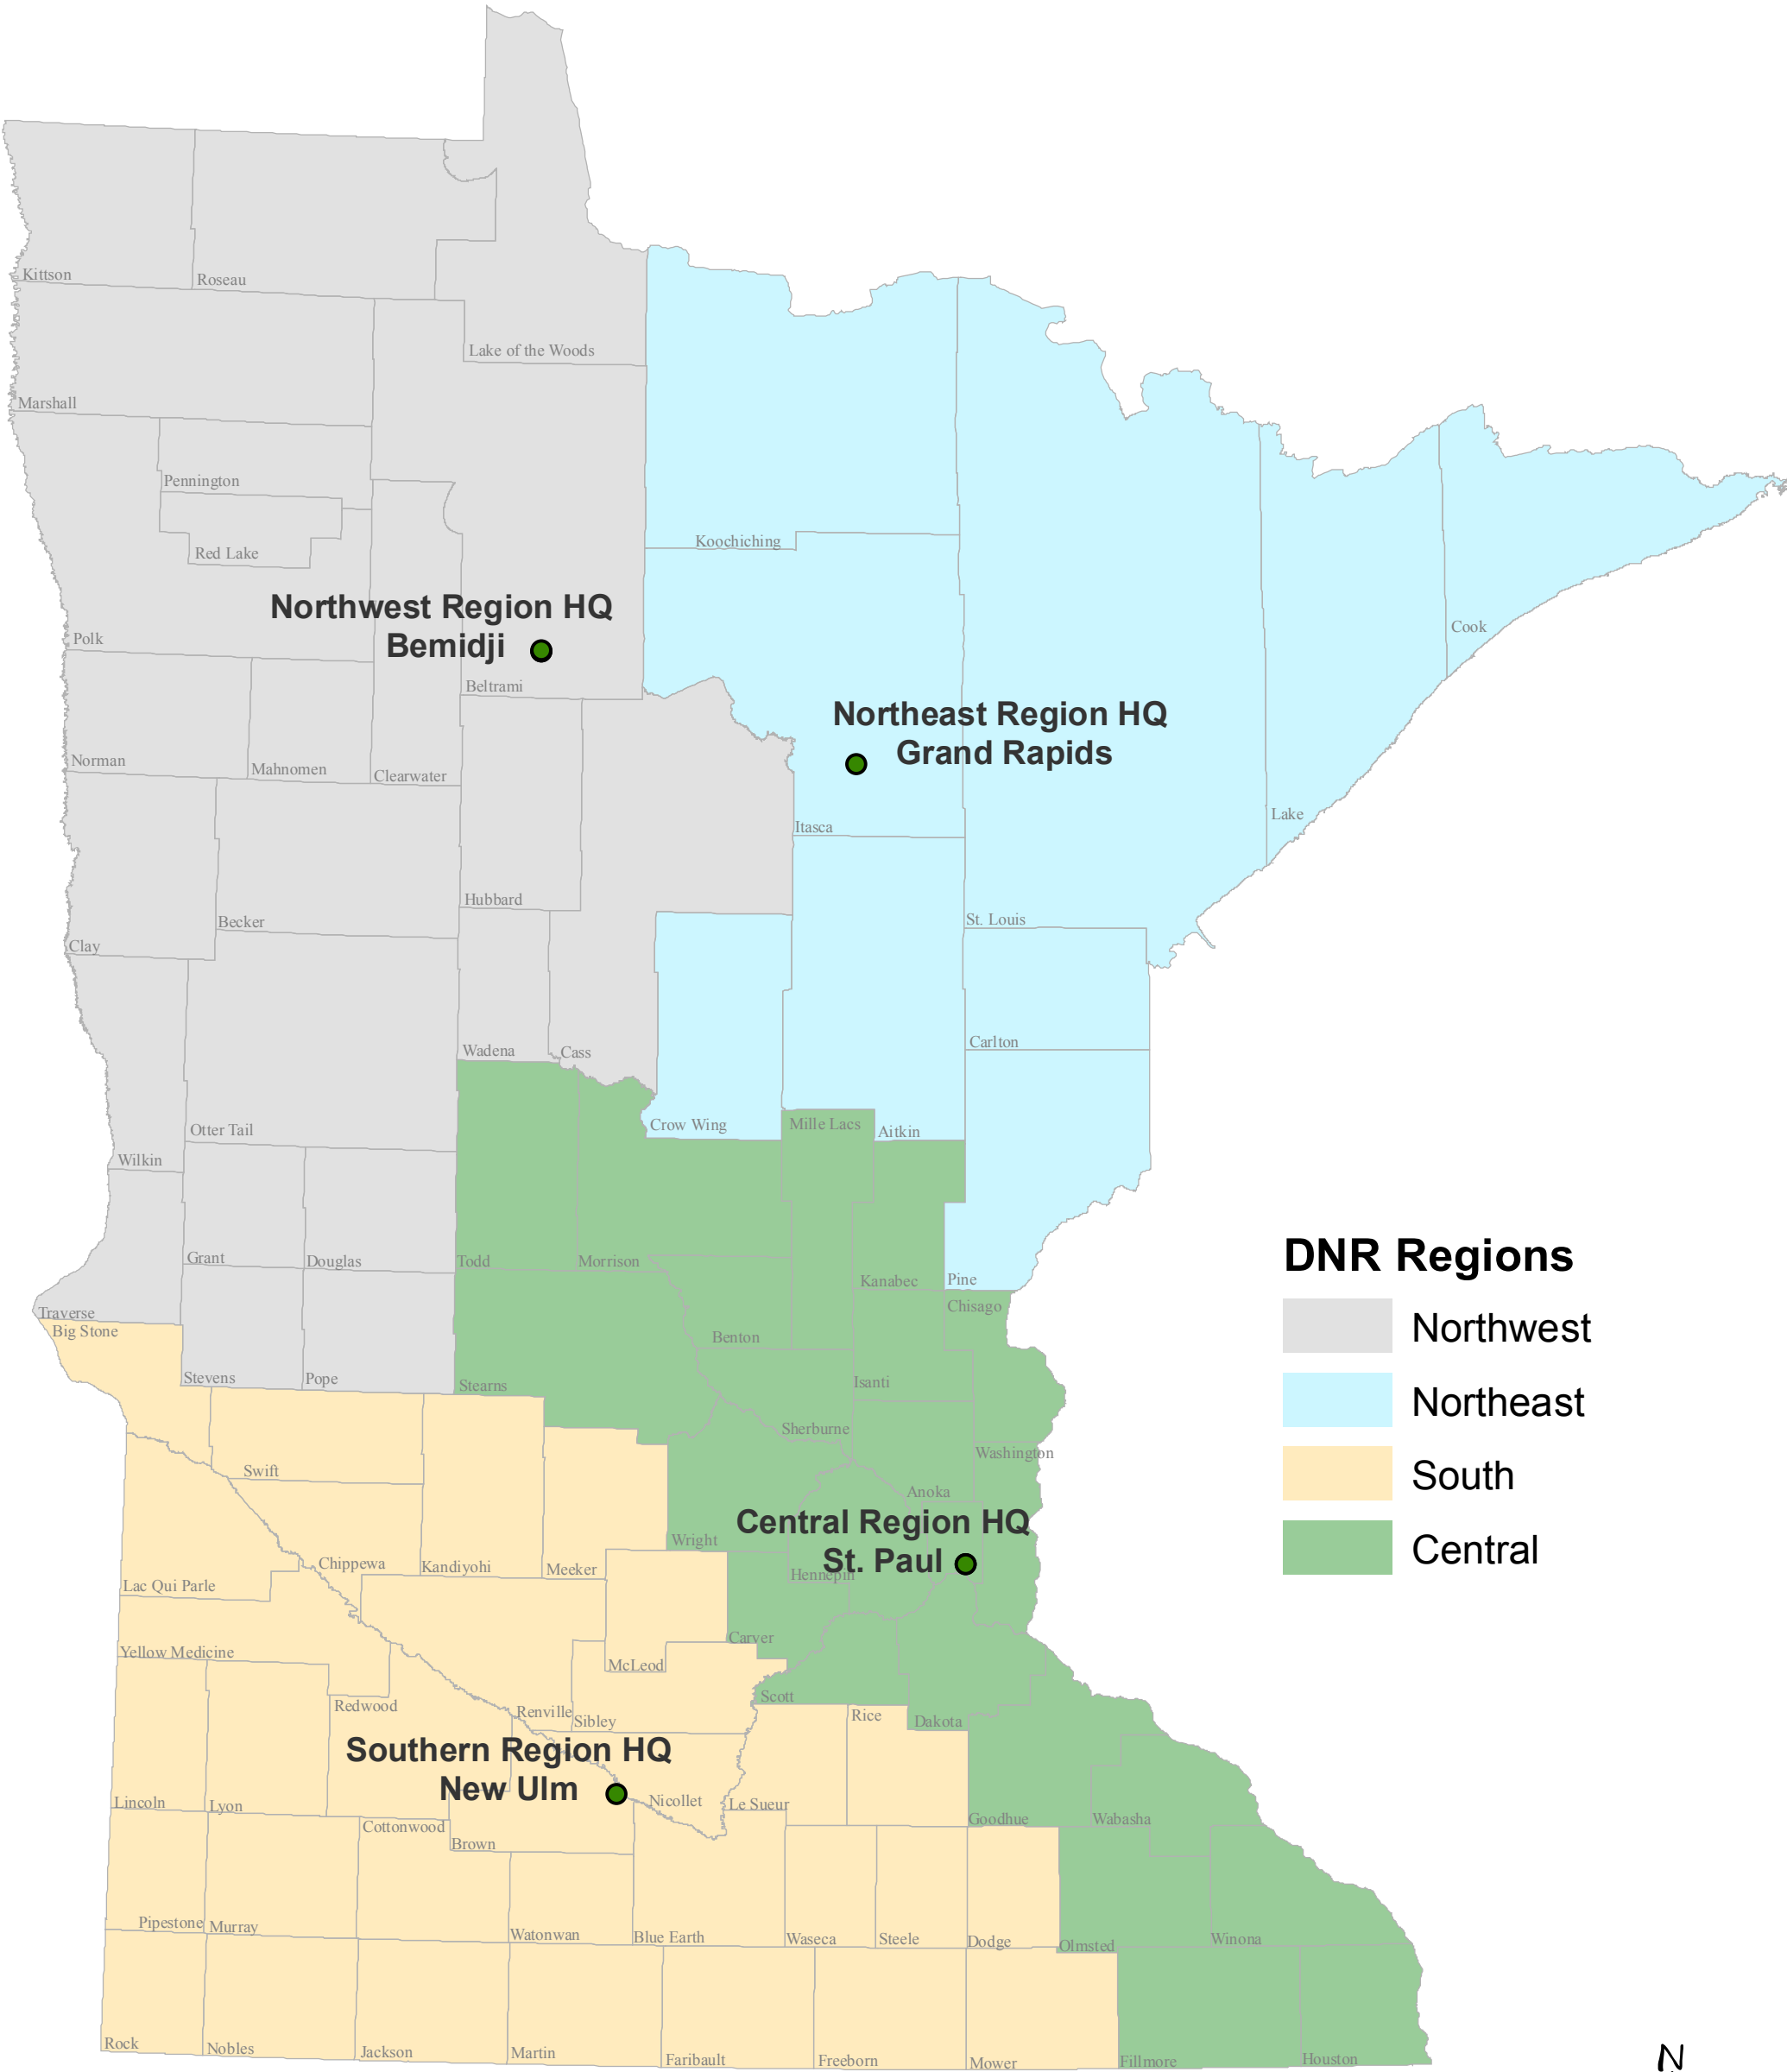

Minnesota Department of Natural Resources

DNR Administrative Regions

DNR Regions

- Northwest
- Northeast
- South
- Central