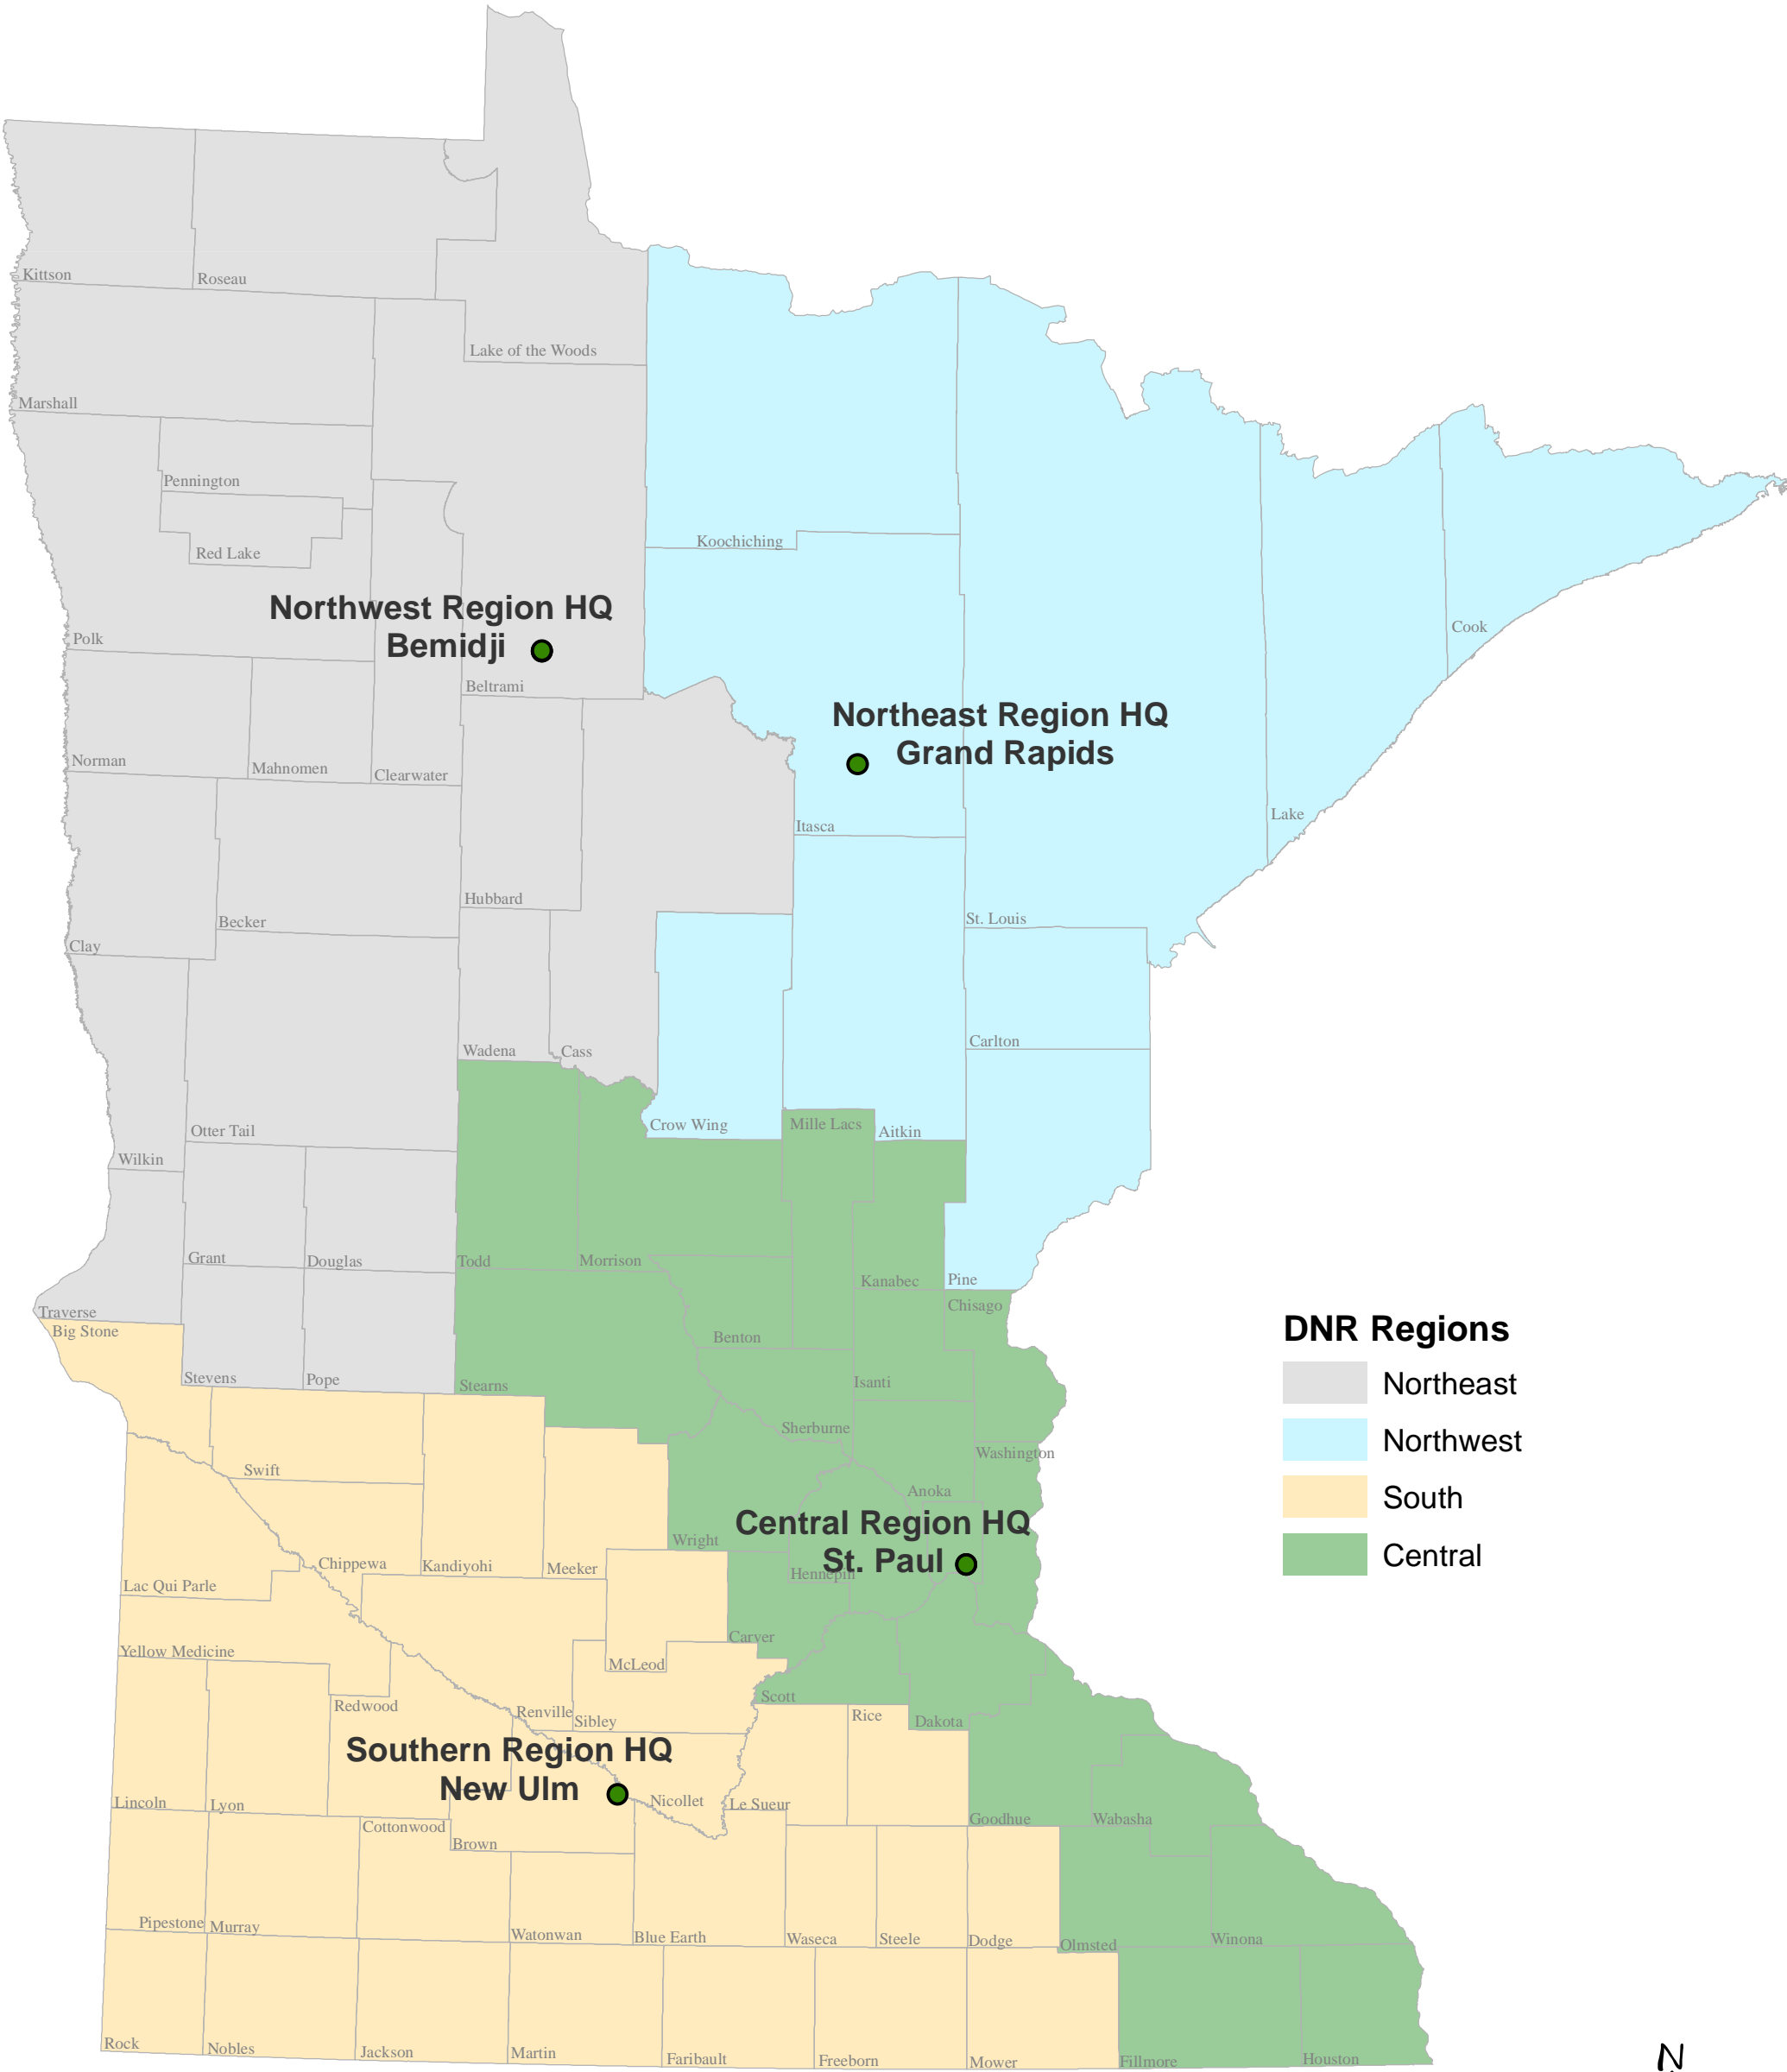

Minnesota Department of Natural Resources

DNR Administrative Regions

DNR Regions

- Northeast
- Northwest
- South
- Central